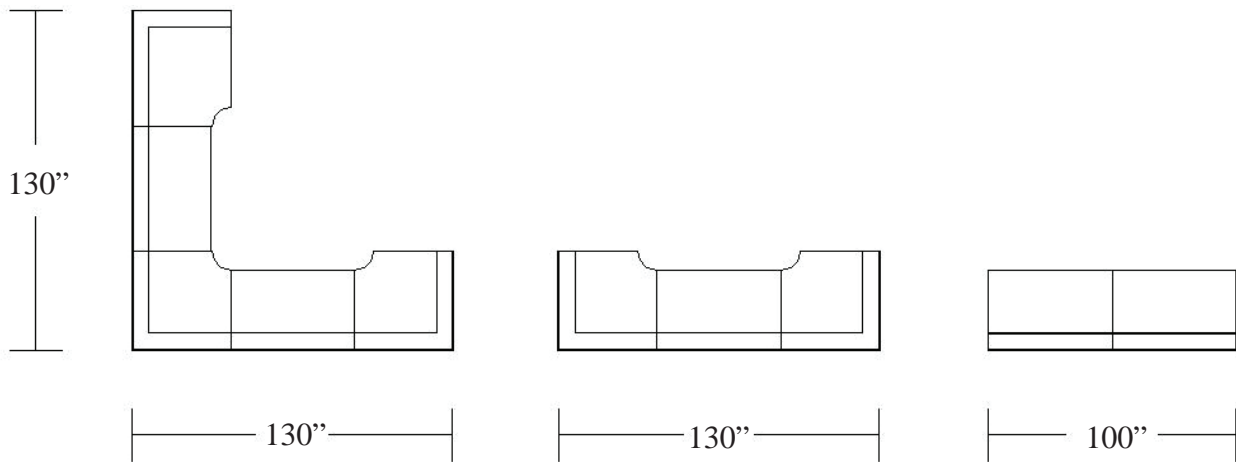

- H-1 Monte Carlo Loveseat
  Black Leather
- H-3 Monte Carlo Loveseat
  White Leather

- H-2 Monte Carlo Corner
  Black Leather
- H-4 Monte Carlo Corner
  White Leather