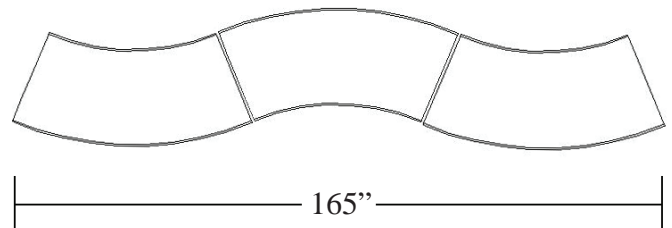

I-1 Curve Sofa - White Leather
71"L x 34"D x 30"H

I-4 Curve Sofa - Black Leather
71"L x 34"D x 30"H

I-2 Curve Bench - White Leather
71"L x 34"D x 17"H

I-5 Curve Bench - Black Leather
71"L x 34"D x 17"H

I-3 Round Ottoman - White Leather
40"L x 40"D x 17"H

I-6 Round Ottoman - Black Leather
40"L x 40"D x 17"H