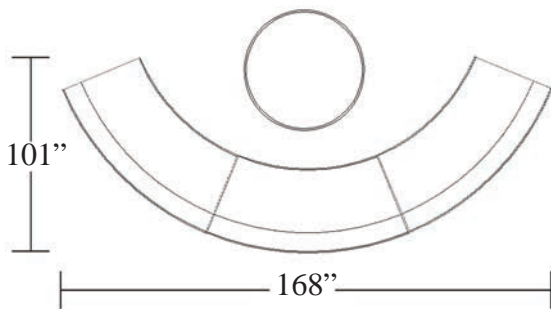

I-1 Curve Sofa - White Leather
71"L x 34"D x 30"H

I-4 Curve Sofa - Black Leather
71"L x 34"D x 30"H

I-2 Curve Bench - White Leather
71"L x 34"D x 17"H

I-5 Curve Bench - Black Leather
71"L x 34"D x 17"H

I-3 Round Ottoman - White Leather
40"L x 40"D x 17"H

I-6 Round Ottoman - Black Leather
40"L x 40"D x 17"H